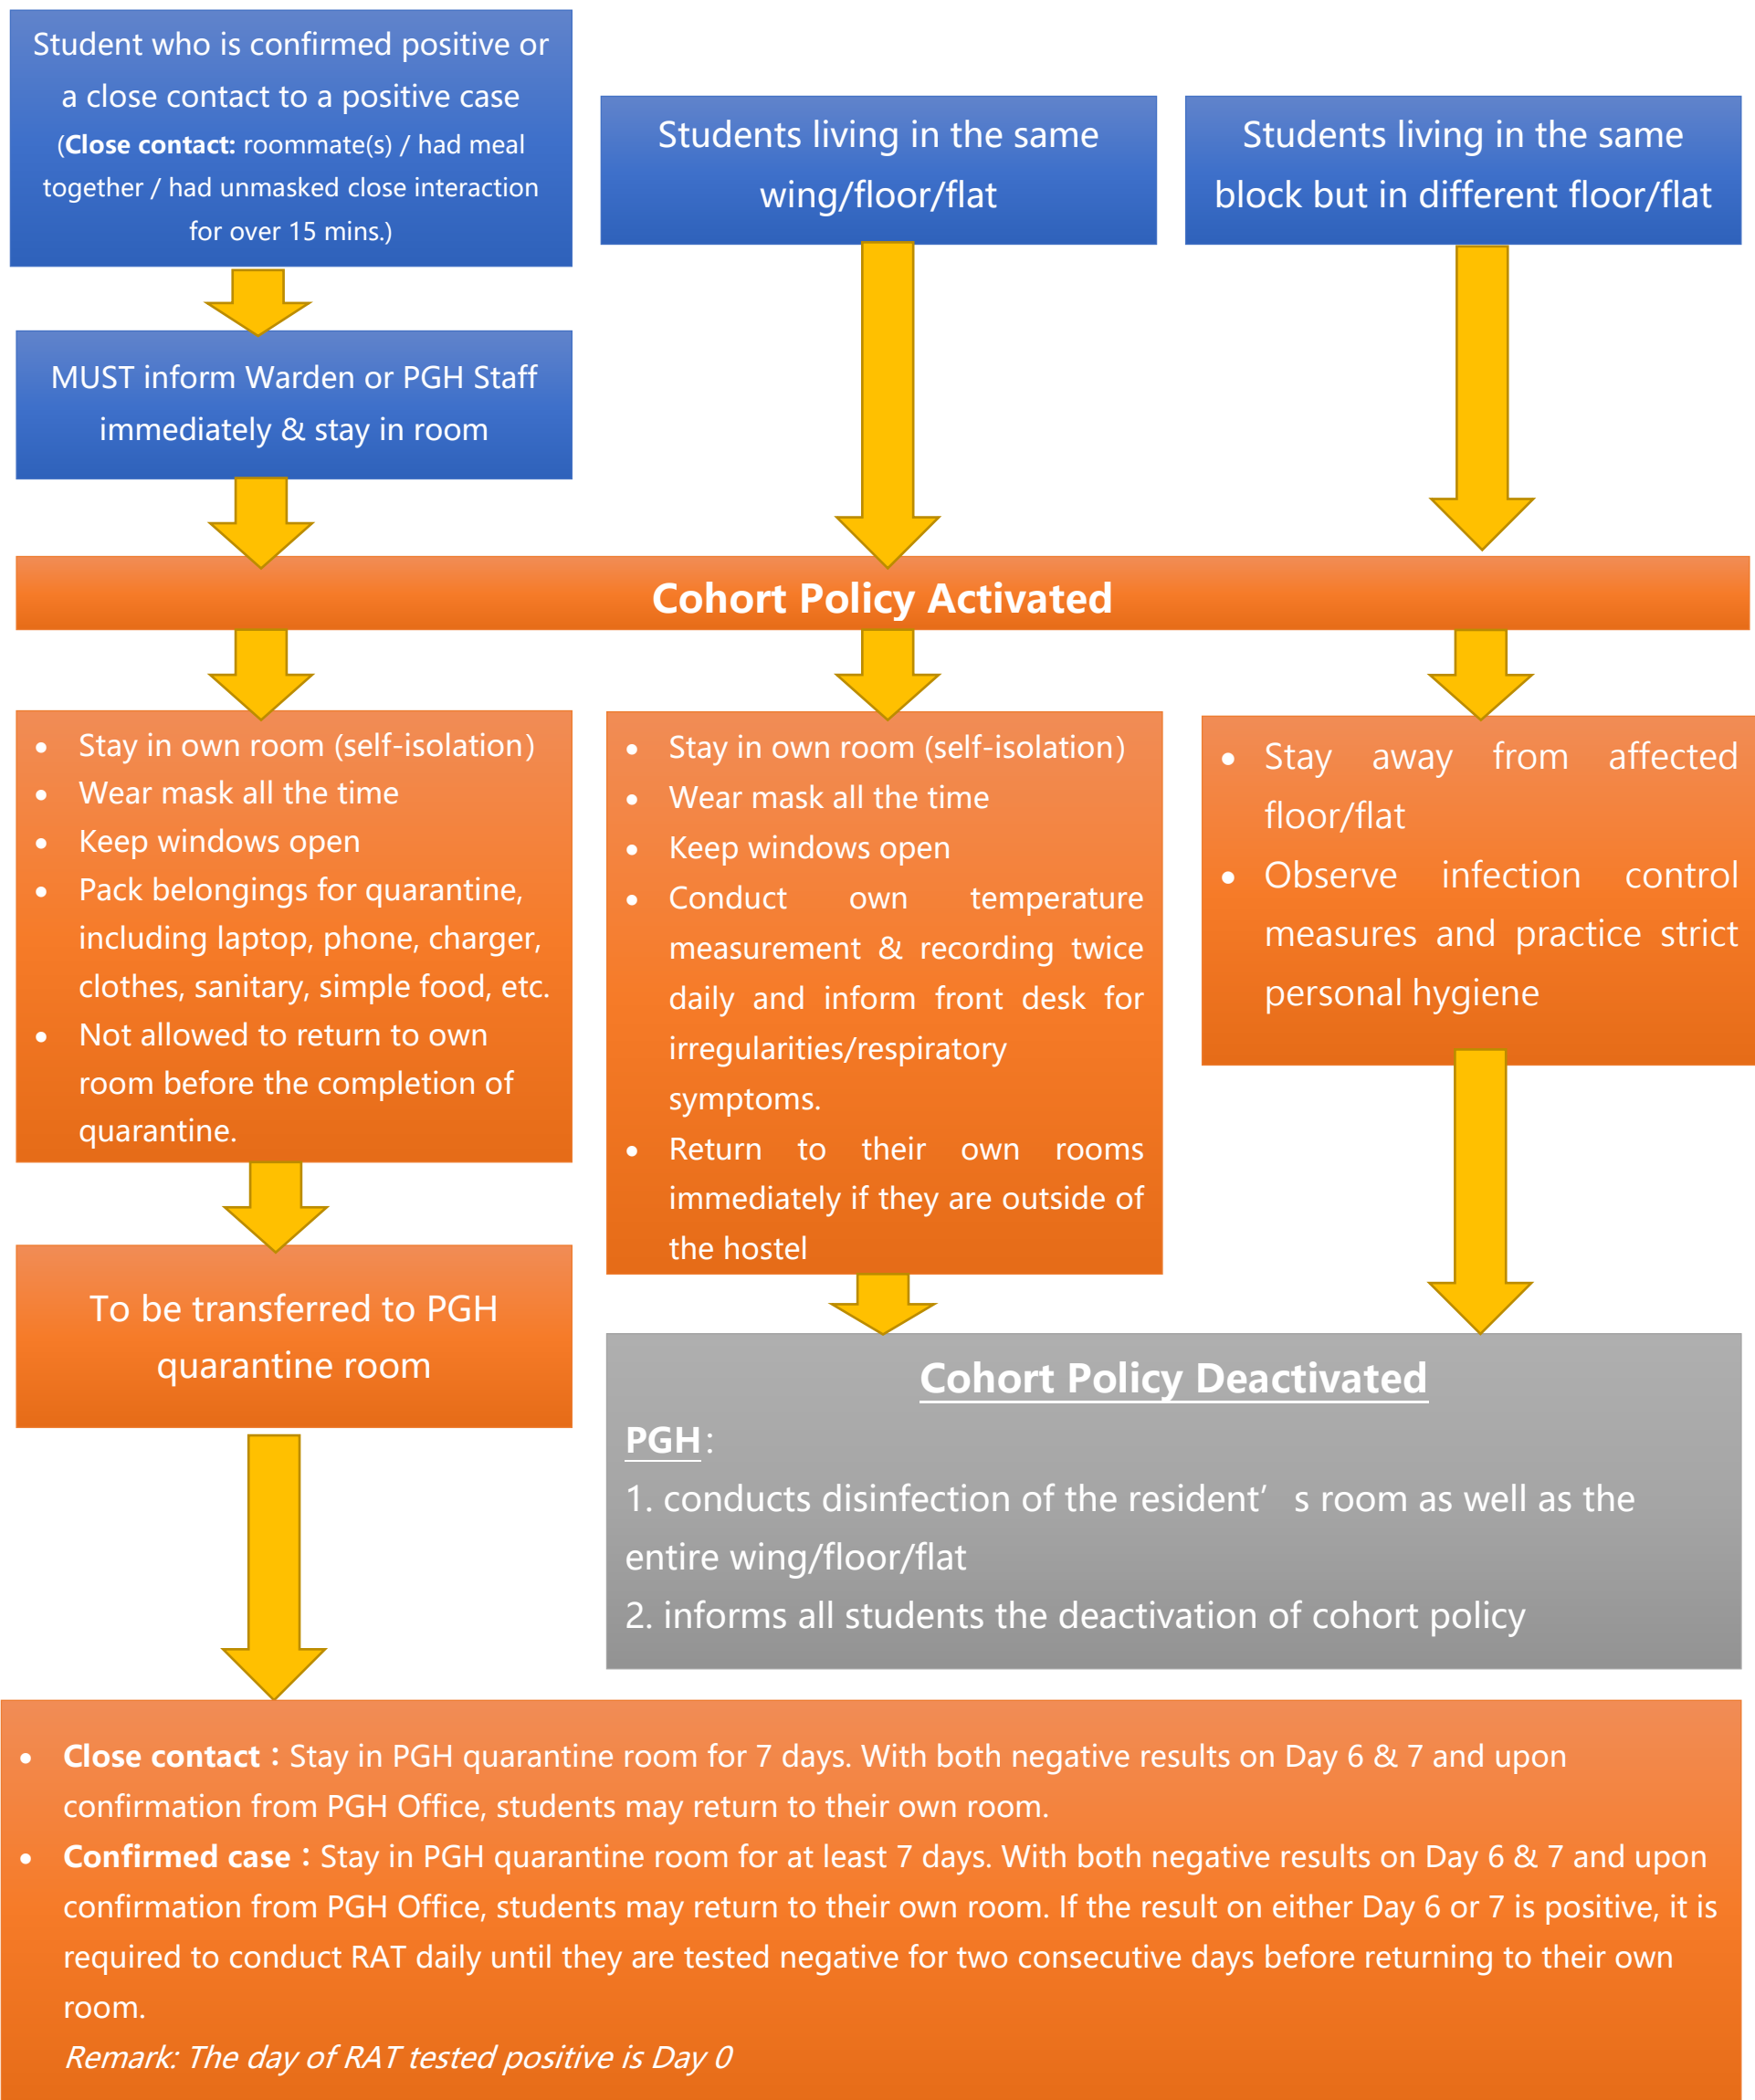

PGH - Procedure on Handling of Positive/Close Contact Cases

Emergency Rooms / Flats:

PGH 1: Whole A wing of 4/F and 5/F

PGH 2: Room 108, 208, 608, 1/F TV Room

PGH 3: Room 108, 119, 207, 1/F TV Room, UG/F Mindfulness Room