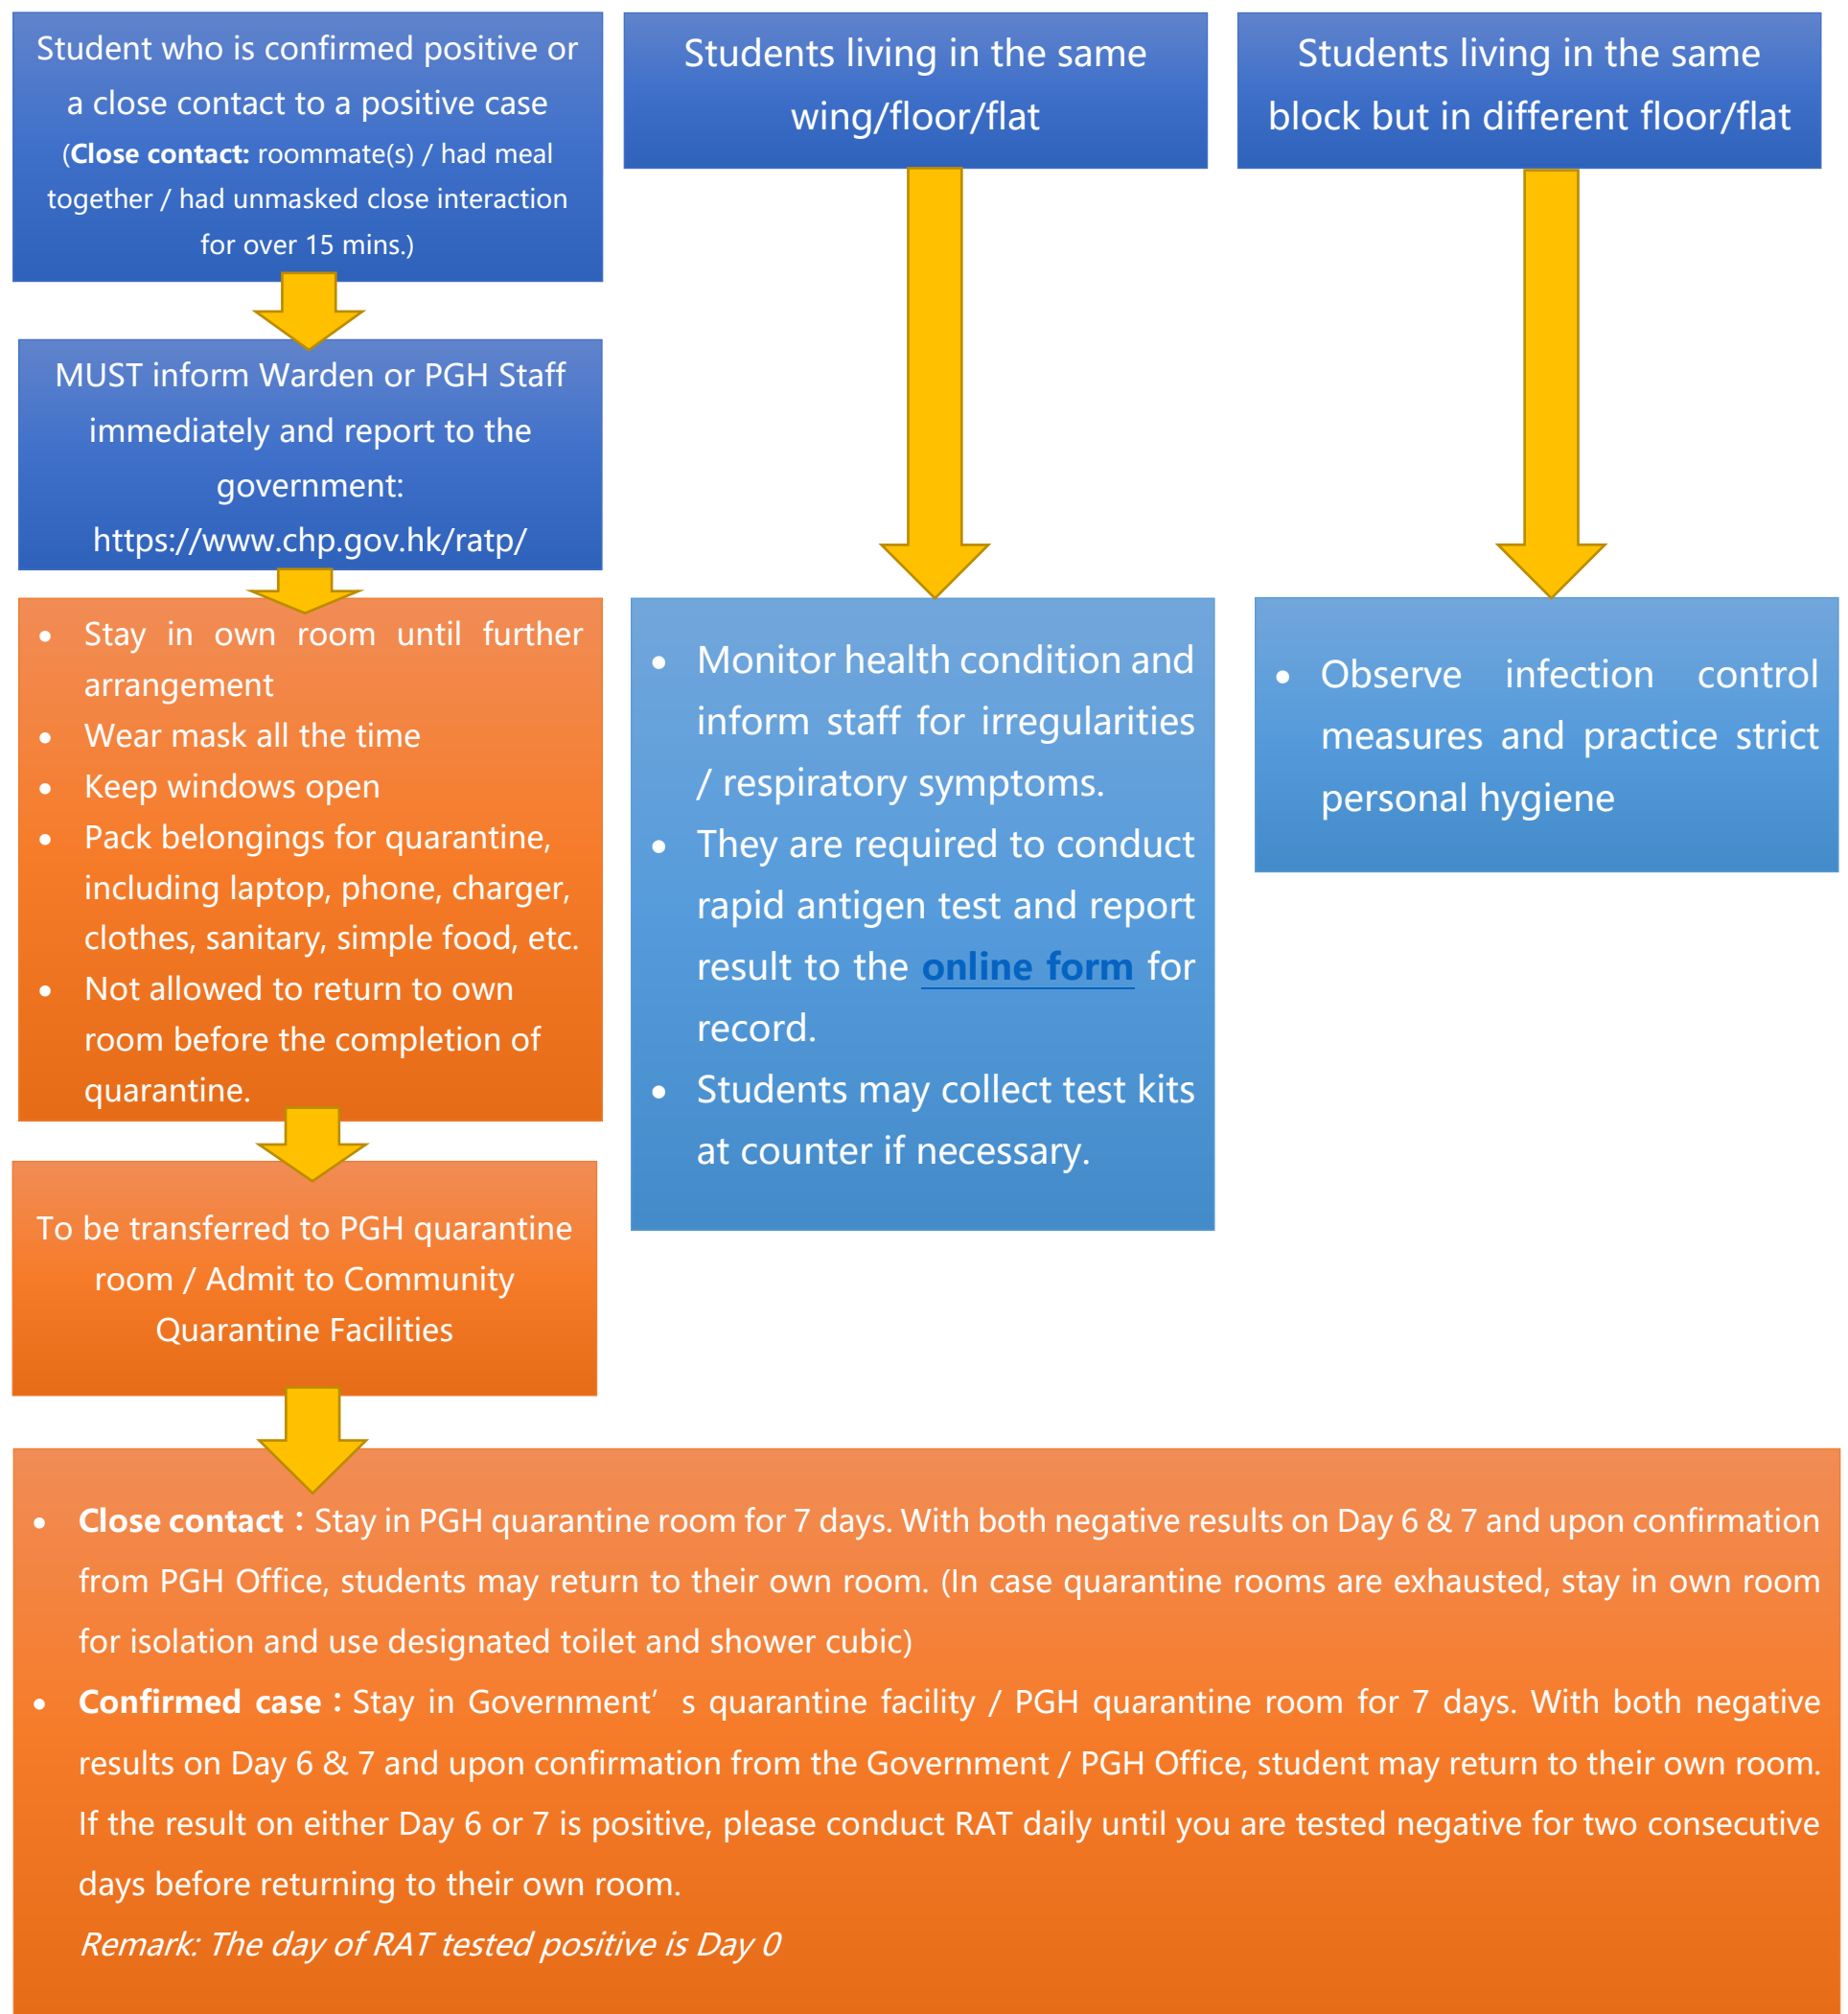

# PGH - Procedure on Handling of Positive Cases / Close Contact

**Emergency Rooms / Flats:**  
PGH 1: Whole A wing of 4/F and 5/F  
PGH 2: Room 108, 208, 608, 1/F TV Room  
PGH 3: Room 108, 207, 1/F TV Room  
PGH 4: 1B (TV Room and Reading Room) / PGH 6: 1A

# 研宿處理陽性/緊密接觸個案流程

# 研宿处理阳性/紧密接触个案流程